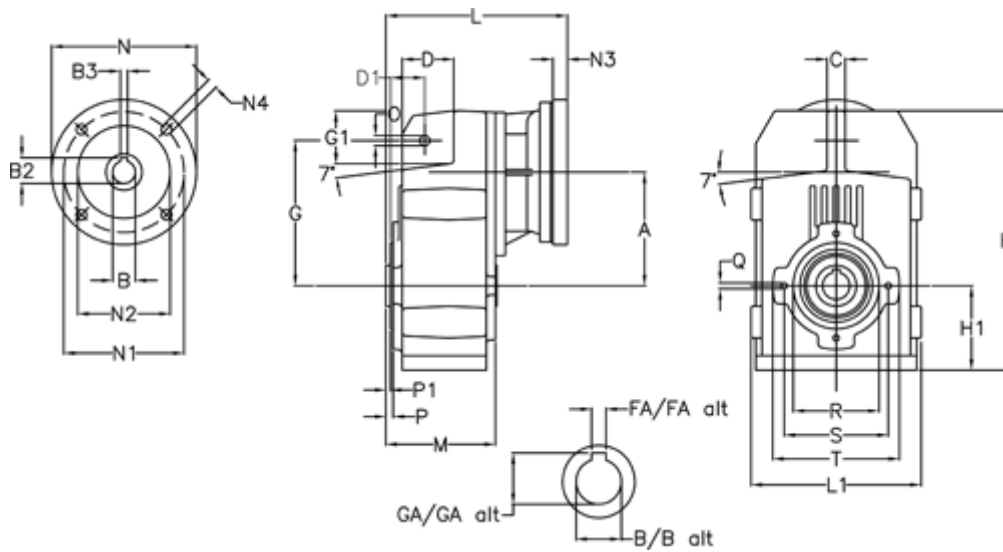

Article number: 29560217423220
 Description: Shaft mounted gear
 A253H35-174,2-P63B5

Measures

A = 128.75	FA = 10	M = 135.5	Q = M10x14
B = 35	G = 162	N = 140	R = 110
B1 = 11	G1 = 58.0	N1 = 115	S = 130
B2 = 12.8	GA = 38.3	N2 = 95	T = 150
B3 = 4	H = 290.5	N4 = M8x19	
C = 20	H1 = 93.5	O = 13	
D = 57.0	L = 213.0	P = 6.0	
D1 = 43.5	L1 = 188	P1 = 3.5	